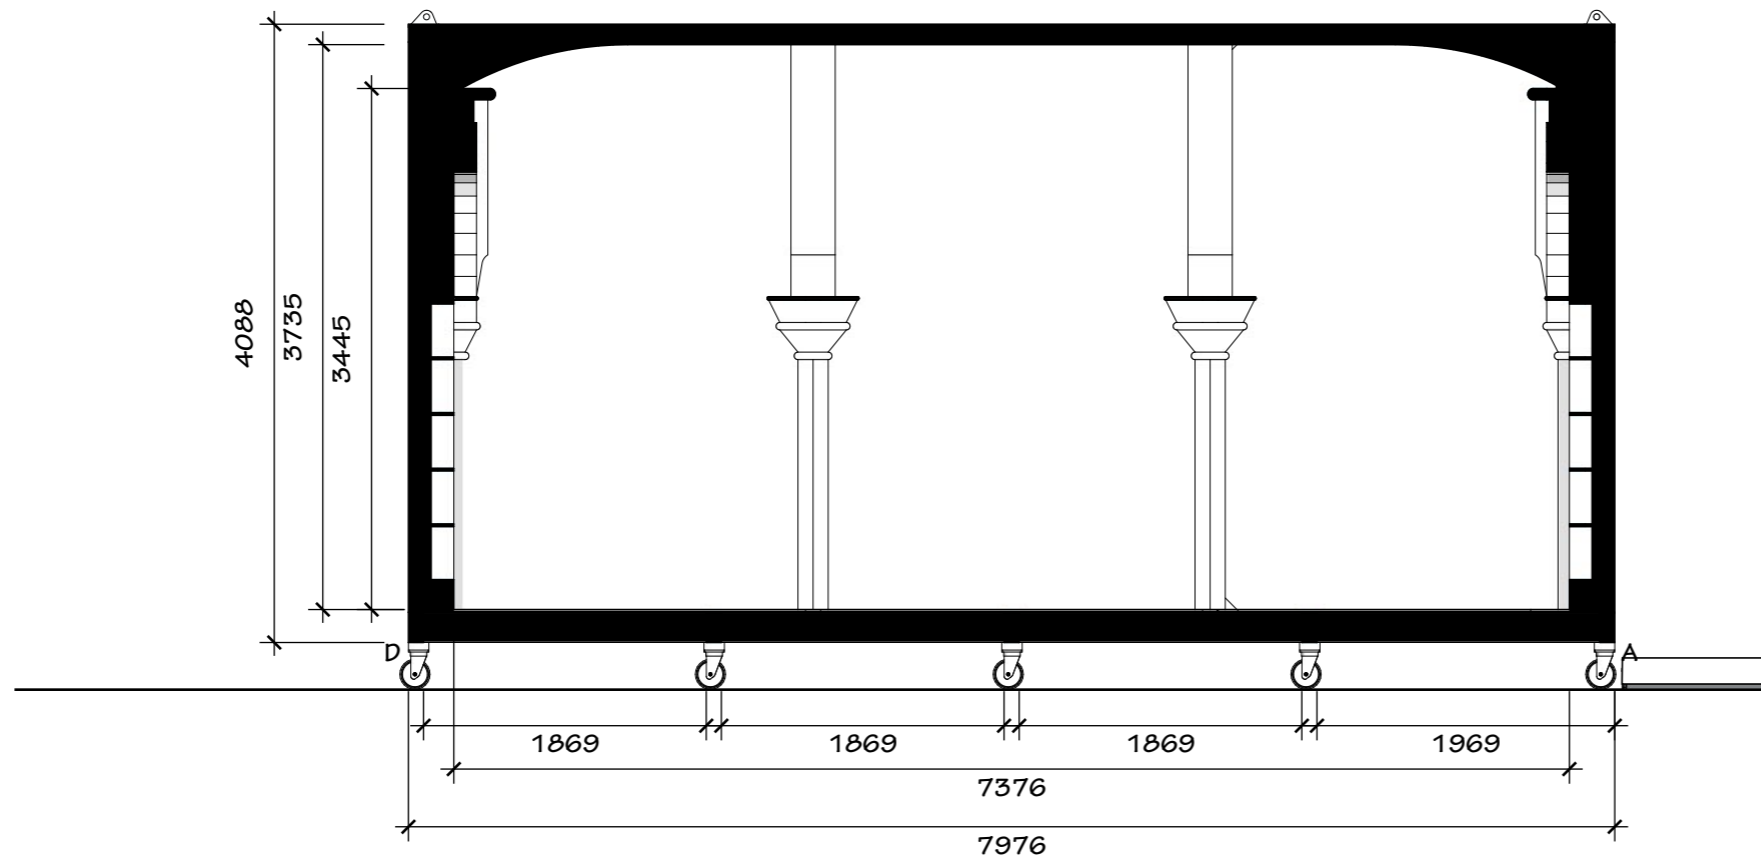

5\_TECHNICAL DRAWINGS.

MAGIC LIBRARY. LAYOUT PLAN. SCALE 1 : 50.

**DIBF - MAGIC LIBRARY**  
 MAINTENANCE MANUAL.  
 MM\_01\_LAYOUT PLAN.  
 SCALE : 1 : 50.  
 07 11 2017  
 DESIGN: MARCO GUIDETTI  
 DRAWN: POC

5\_TECHNICAL DRAWINGS.

**DIBF - MAGIC LIBRARY**  
 MAINTENANCE MANUAL.  
 MM\_02\_ELEV. AB & BC.  
 SCALE : 1 : 50.  
 07 11 2017  
 DESIGN: MARCO GUIDETTI  
 DRAWN: POC

MAGIC LIBRARY. ELEVATION C-D. SCALE 1 : 50.