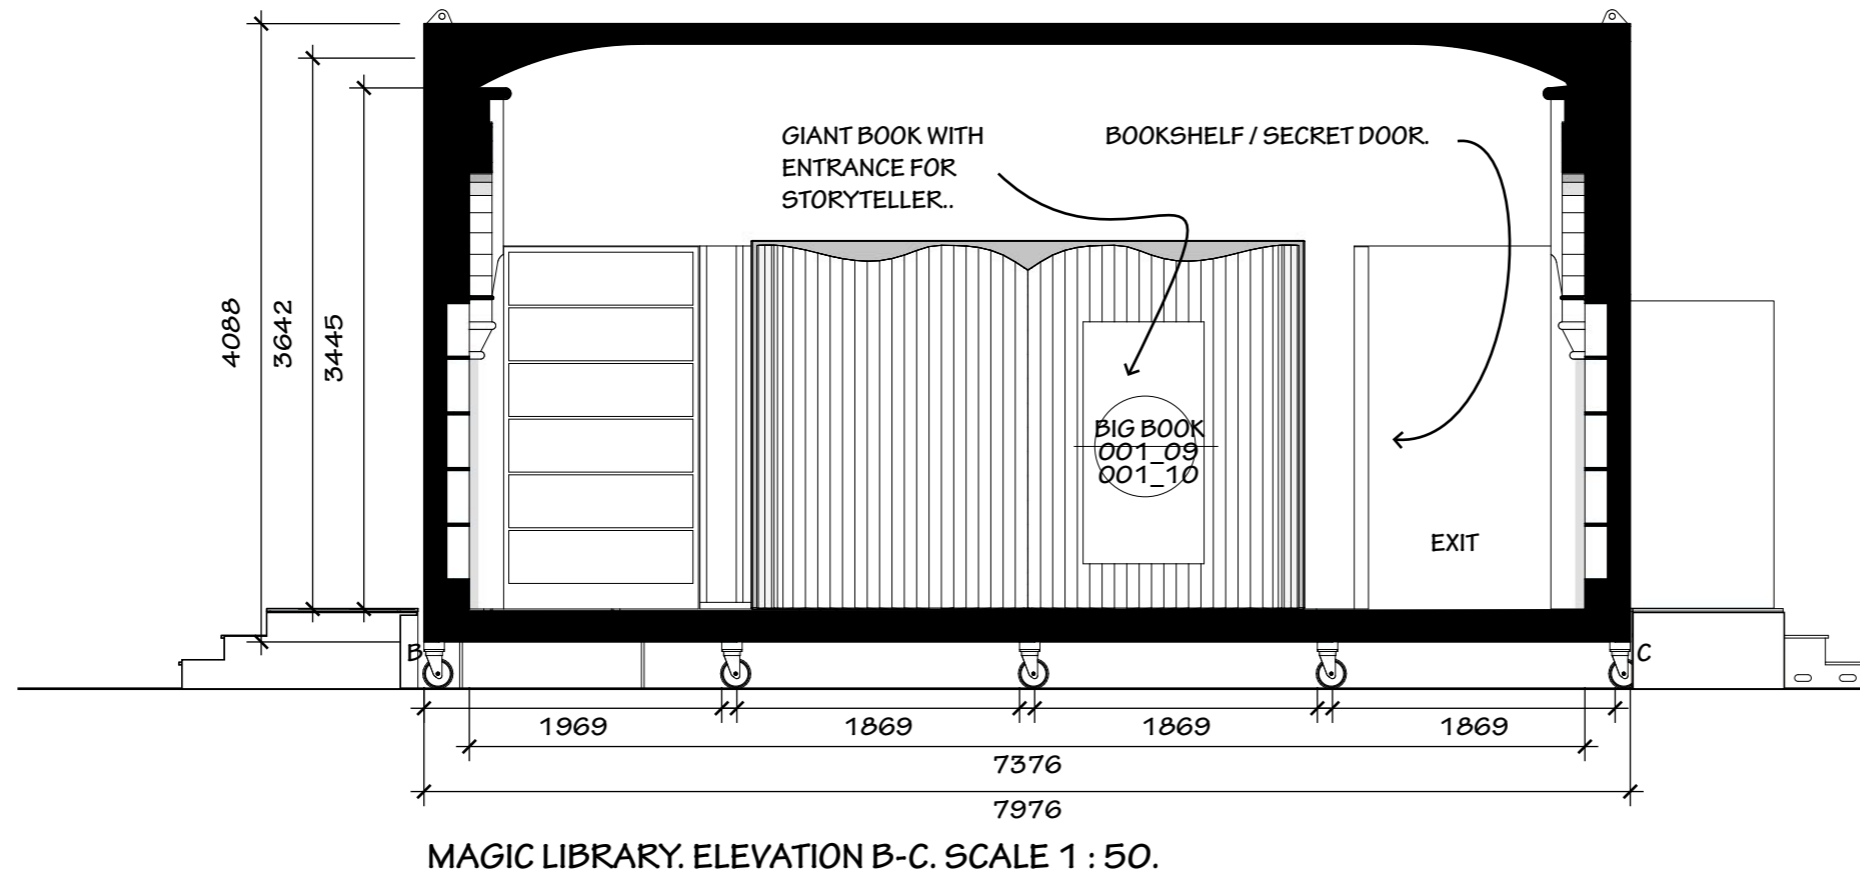

5_TECHNICAL DRAWINGS.

DIBF - MAGIC LIBRARY
MAINTENANCE MANUAL.
MM_02_ELEV. AB & BC.
SCALE : 1 : 50.
07 11 2017
DESIGN: MARCO GUIDETTI
DRAWN: POC