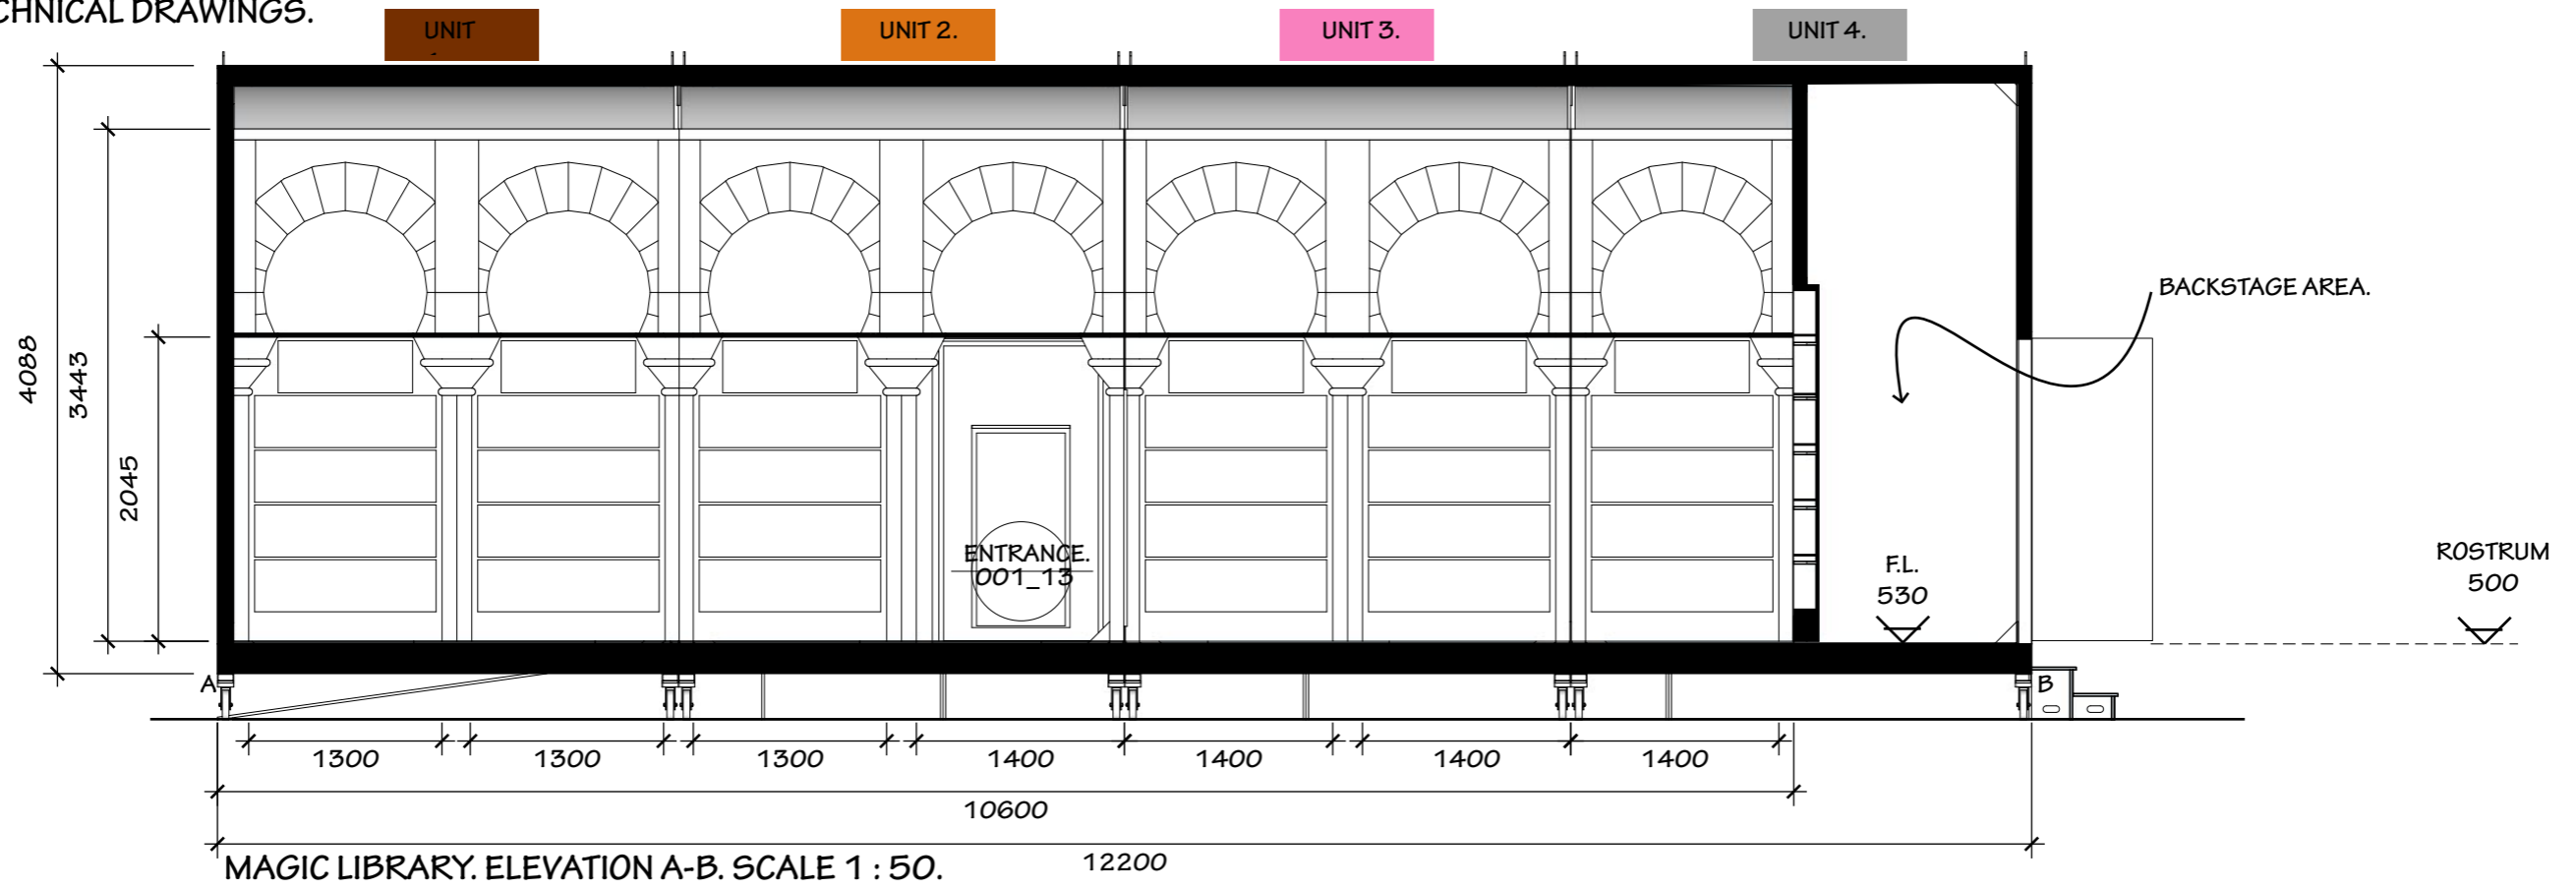

5_TECHNICAL DRAWINGS.

DIBF - MAGIC LIBRARY
MAINTENANCE MANUAL.
MM_02_ELEV. AB & BC.
SCALE : 1 : 50.
07 11 2017
DESIGN: MARCO GUIDETTI
DRAWN: POC